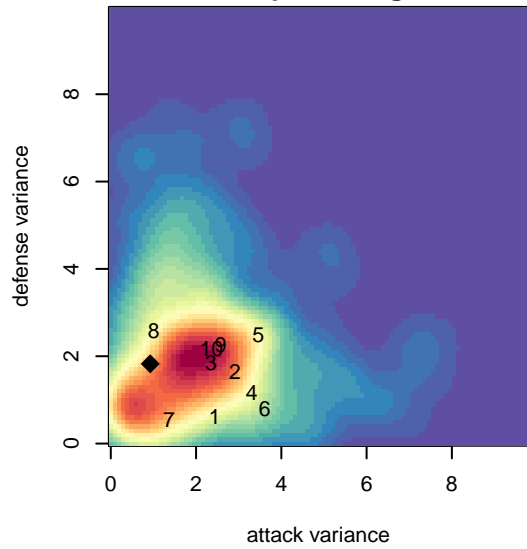

# Sun Valley Blue B04

, ID  
 B04 total strength=565  
 attack=0.63 defense=0.31  
 spr league = Spr Idaho D3 U13B Div 2

alt names used:  
 SUN VALLEY 2004 BOYS-BLUE  
 SUN VALLEY 2004 BOYS-BLUE (ID)

Venues played:  
 2016 Spr Idaho D3 U13B Division 2  
 2016 Canyon Rim Classic U13 B U13

**Sun Valley Blue B04**  
 Dots are actual minus expected GF (blue circles) and GA (red triangles).  
 Blue line is smoothed change in attack strength. Red is smoothed change in defense strength.

**attack and defense variance (black dot)  
relative to other teams  
and top 10 in region**

**Performance relative to 13 month average**

Distribution of opponents  
 Red = Lose zone, Blue = Win zone, Green = Even  
 Black line separates win/lose zones

lot. A=Neither has attack advantage, B=Opponent has both attack and defense advantage, C=Opponent has both attack and defense disadvantage, D=Both have