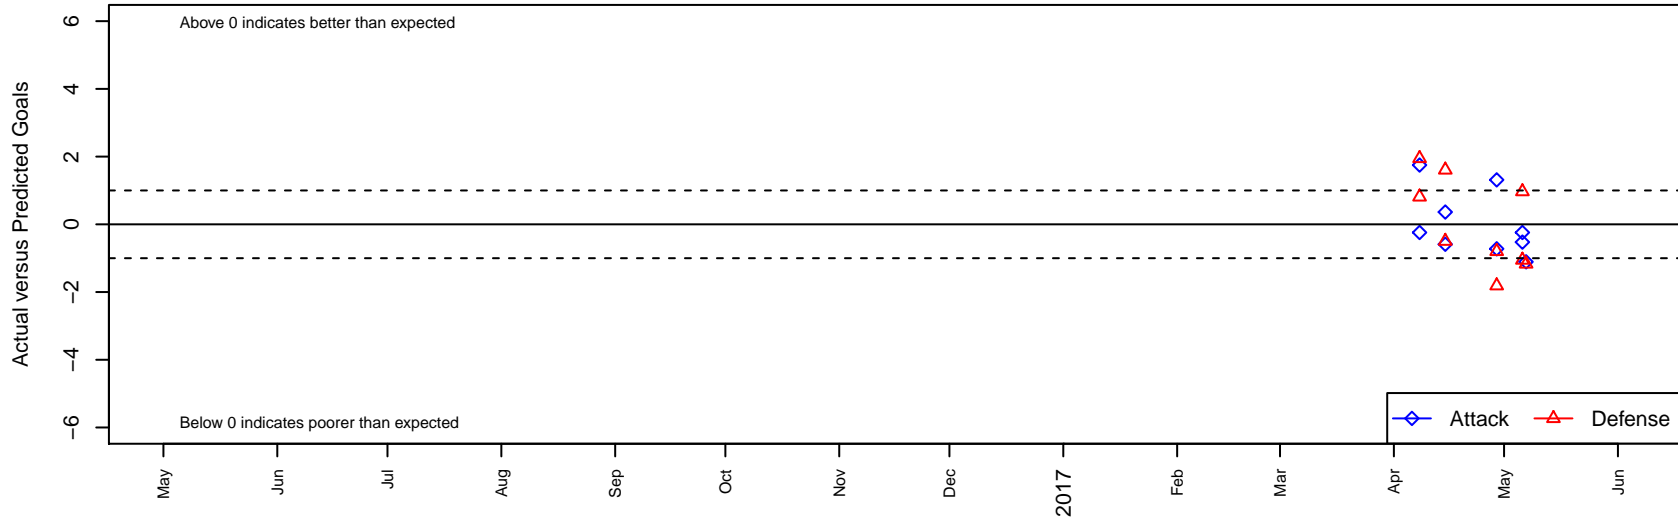

# Sun Valley Blue B04

, ID  
 B04 total strength=565  
 attack=0.63 defense=0.31  
 spr league = Spr Idaho D3 U13B Div 2

alt names used:  
 SUN VALLEY 2004 BOYS-BLUE  
 SUN VALLEY 2004 BOYS-BLUE (ID)

Venues played:  
 2016 Spr Idaho D3 U13B Division 2  
 2016 Canyon Rim Classic U13 B U13

**Sun Valley Blue B04**  
 Dots are actual minus expected GF (blue circles) and GA (red triangles).  
 Blue line is smoothed change in attack strength. Red is smoothed change in defense strength.

**attack and defense variance (black dot)  
relative to other teams  
and top 10 in region**

**attack and defense rating  
relative to others at age  
and all opponents in last 13 months**

**attack and defense rating  
relative to others at age  
and all opponents in last 13 months**

**Performance relative to 13 month average**

**Performance relative to 13 month average**

Distribution of opponents  
 Red = Lose zone, Blue = Win zone, Green = Even  
 Black line separates win/lose zones

lot. A=Neither has attack advantage, B=Opponent has both attack and defense advantage, C=Opponent has both attack and defense disadvantage, D=Both have