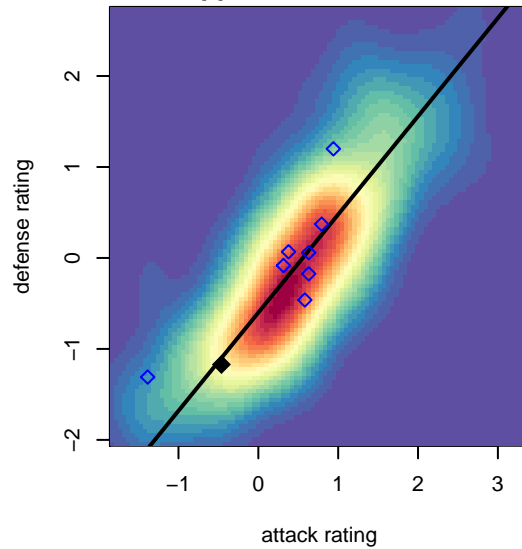

# Sun Valley Blue B04

, ID  
 B04 total strength=565  
 attack=0.63 defense=0.31  
 spr league = Spr Idaho D3 U13B Div 2

alt names used:  
 SUN VALLEY 2004 BOYS-BLUE  
 SUN VALLEY 2004 BOYS-BLUE (ID)

Venues played:  
 2016 Spr Idaho D3 U13B Division 2  
 2016 Canyon Rim Classic U13 B U13

**Sun Valley Blue B04**  
 Dots are actual minus expected GF (blue circles) and GA (red triangles).  
 Blue line is smoothed change in attack strength. Red is smoothed change in defense strength.

**attack and defense variance (black dot)  
relative to other teams  
and top 10 in region**

**attack and defense rating  
relative to others at age  
and all opponents in last 13 months**

**attack and defense rating  
relative to others at age  
and all opponents in last 13 months**

**Performance relative to 13 month average**

**Performance relative to 13 month average**

Distribution of opponents  
 Red = Lose zone, Blue = Win zone, Green = Even  
 Black line separates win/lose zones

lot. A=Neither has attack advantage, B=Opponent has both attack and defense advantage, C=Opponent has both attack and defense disadvantage, D=Both have