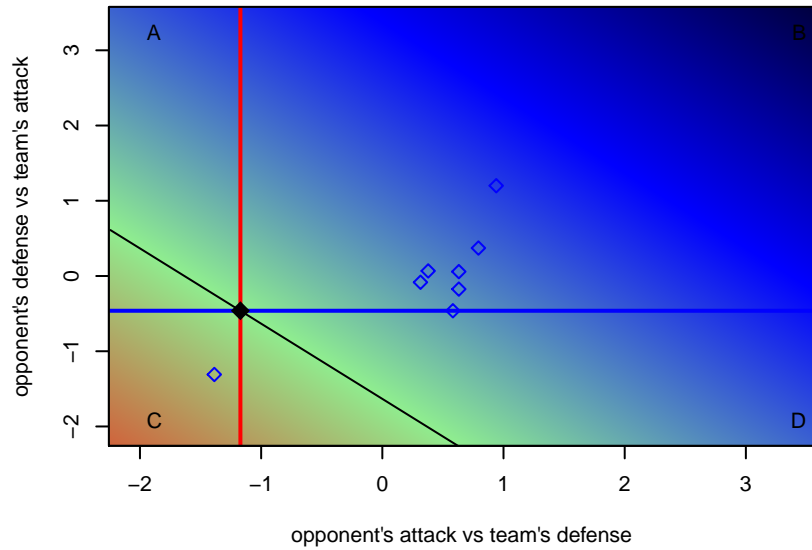

**Sun Valley Blue B04**  
 Dots are actual minus expected GF (blue circles) and GA (red triangles).  
 Blue line is smoothed change in attack strength. Red is smoothed change in defense strength.

**attack and defense variance (black dot)  
relative to other teams  
and top 10 in region**

**attack and defense rating  
relative to others at age  
and all opponents in last 13 months**

**attack and defense rating  
relative to others at age  
and all opponents in last 13 months**

**Performance relative to 13 month average**

**Performance relative to 13 month average**

Distribution of opponents  
 Red = Lose zone, Blue = Win zone, Green = Even  
 Black line separates win/lose zones

lot. A=Neither has attack advantage, B=Opponent has both attack and defense advantage, C=Opponent has both attack and defense disadvantage, D=Both have