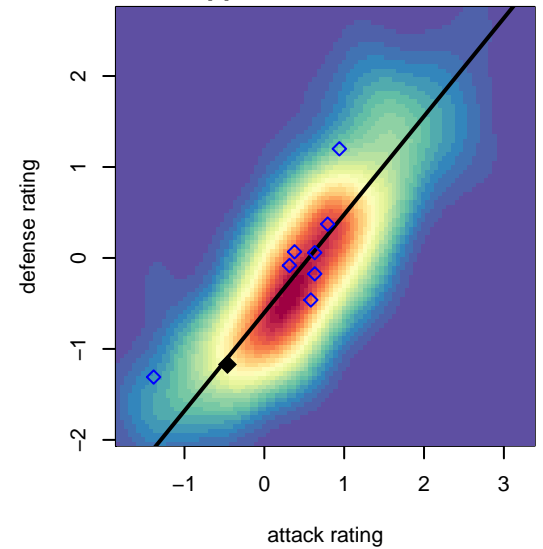

# Sun Valley Blue B04

, ID  
 B04 total strength=565  
 attack=0.63 defense=0.31  
 spr league = Spr Idaho D3 U13B Div 2

alt names used:  
 SUN VALLEY 2004 BOYS-BLUE  
 SUN VALLEY 2004 BOYS-BLUE (ID)

Venues played:  
 2016 Spr Idaho D3 U13B Division 2  
 2016 Canyon Rim Classic U13 B U13

**Sun Valley Blue B04**  
 Dots are actual minus expected GF (blue circles) and GA (red triangles).  
 Blue line is smoothed change in attack strength. Red is smoothed change in defense strength.

**attack and defense variance (black dot)  
relative to other teams  
and top 10 in region**

**attack and defense rating  
relative to others at age  
and all opponents in last 13 months**

**attack and defense rating  
relative to others at age  
and all opponents in last 13 months**

**Performance relative to 13 month average**

**Performance relative to 13 month average**

Distribution of opponents  
 Red = Lose zone, Blue = Win zone, Green = Even  
 Black line separates win/lose zones

lot. A=Neither has attack advantage, B=Opponent has both attack and defense advantage, C=Opponent has both attack and defense disadvantage, D=Both have